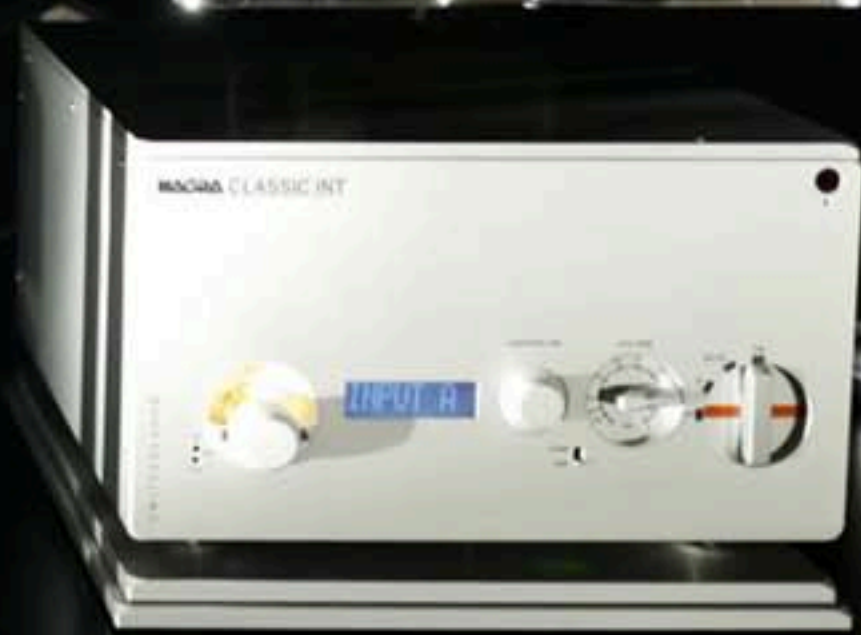

**NAGRA**

Swiss Innovation since 1951

Frequency modulated  
high-end  
audio

Pioneer

Drive: SD 32 GB (Free: 0.19 GB)

Name	Size
- 04 - Percussion 1 Concert hall __19...	252.4 MB
- 05 - Studio recording Holly Cole -La...	243.1 MB
- 06 - Harpe - Reference timbe __192...	126.0 MB
- 08 - Piano Steinway-Liszt Rve d am...	304.9 MB

The Nagra HD AMP is a superlative product. It is a monoblock design inspired by the shape of the Nagra VPA and is able to deliver a transparent and perfect 1000 W rms power into low impedance, where you actually need them.